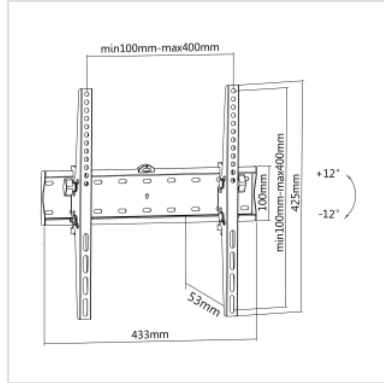

# VALUE TV wall mount, 27mm wall distance, 40kg load capacity, black, tiltable

**Product No.** 17.99.1219  
**Manufacturer** VALUE  
**Manufacturer No.** 17.99.1219

**Stable and tiltable TV wall mount with just 27mm wall distance - the load capacity is up to 40kg and the mount supports maximum VESA 400x400.**

- For screens from 32" to 55" (max. VESA 400x400)
- Load capacity up to 40kg
- Tiltable suspension
- Very small wall distance of 27mm
- Securing against unintentional loosening of the mounting hooks
- Integrated spirit level

## Technical specifications

Manufacturer	VALUE
Product group	LCD-Monitor arms
Product type	TV Wall Mount
Colour	black
Load capacity	40 kg
Fixing	Wall mount
Adjustments	Mechanical
VESA 200 x 200 mm	Yes
VESA 300 x 300 mm	Yes

VESA 400 x 200 mm	Yes
VESA 400 x 400 mm	Yes
Technical particularity	tilting