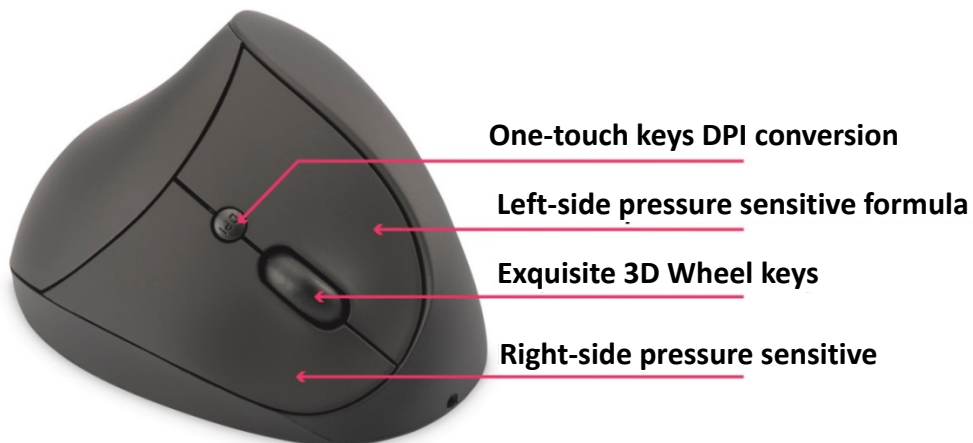

Features

1. Built-in Li-ion rechargeable battery
2. Sensitivity - 3 dpi modes: DPI 800-1200-1600 Adjustable
3. 6 buttons: left, right, mid-scroll, DPI, forward, backward
4. Measurement (LWH): 60*77*105mm
5. Weight: 95g
6. Operational range: 10m
7. Operation voltage: 3.7v
8. battery capacity: 300mah
9. Compatible with: Windows 10/8.1/8/7/Vista/XP, Mac OS X, Linux
10. Full rubber coating finish
11. Intelligent sleep and wake up
12. Frequency band(s): 2400-2483.5MHz
13. Transmit Power: -6.03 dBm for Mouse | -6.10 dBm for dongle

Diagram