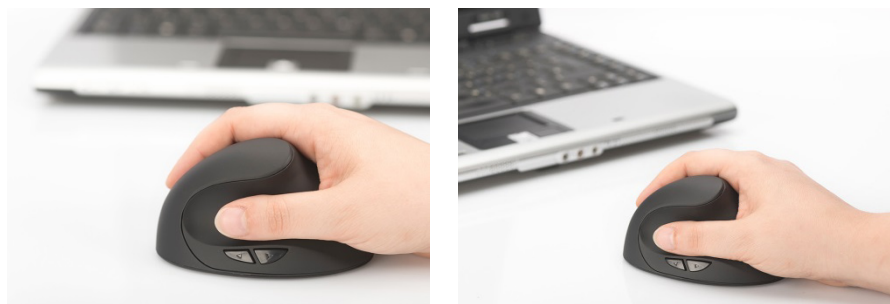

Turning off the mouse

When the mouse does not need to be used, toggle the power switch to the "OFF" position. You can leave the USB receiver in computer or pull it out and keep together with vertical mouse.